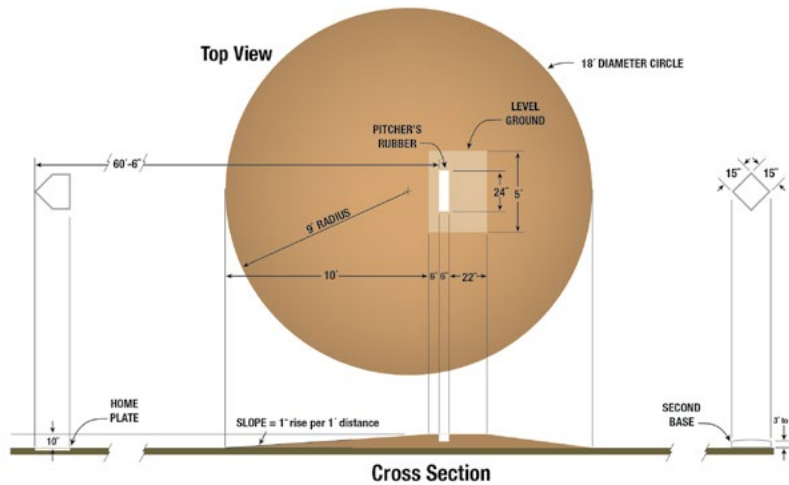

(Diagrams courtesy of the NCAA.)

YOUTH LEAGUE

SANDY KOUFAX (AABC) AND PONY LEAGUE

BABE RUTH AND SENIOR LEAGUE

ALSO: MICKEY MANTLE,
CONNIE MACK,
JUNIOR LEGION,
HIGH SCHOOL
310' RADIUS
360' OPTION

(Diagrams courtesy of USA Baseball.)